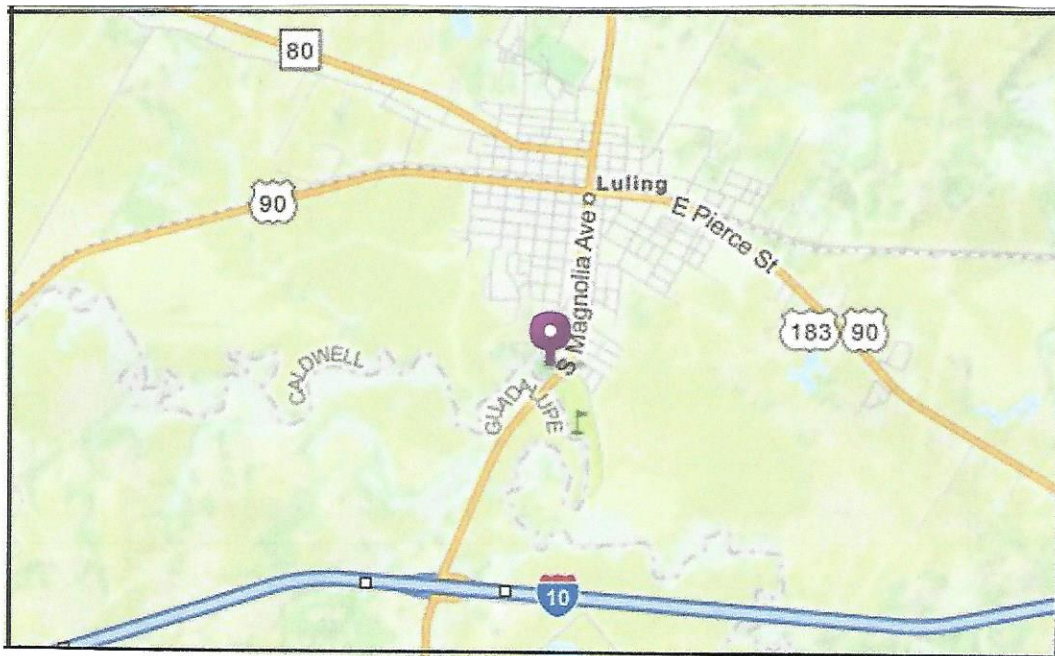

Zedler Mill Pavilion

Map

Directions

From AUSTIN, TEXAS (taking IH 35 South):

Take IH 35 South toward San Marcos. In San Marcos, take Exit 205 toward Luling/Bastrop (Hwy. 80). Follow Hwy. 80 into Luling. In Luling, turn right at red light onto Na. Magnolia Ave. (US 183/TX 80). Continue to follow N. Magnolia Avenue. Go about one mile and turn right onto S. Laurel Avenue (last street before crossing bridge over river). Parking lot is on your right. 1170 South Laurel Avenue is on your left.

From AUSTIN, TEXAS (taking Toll Roads):

Take IH 35 South toward San Marcos. Take Exit 223 toward FM 1327/Creedmoor. Merge onto IH 35 South. Turn left onto FM 1327. Stay straight to go onto ramp. Merge onto TX-45 North (toll). Merge onto TX 130 South toward Lockhart/San Antonio (toll). Merge onto US 183 south via Exit 470 toward Lockhart. Stay straight to go onto S. Magnolia Avenue / TX 80. Turn right onto South Laurel Avenue. Parking lot is on your right. 1170 South Laurel Avenue is on your left.

From SAN ANTONIO, TEXAS (taking IH 35 North):

Take IH 35 North toward San Marcos. In San Marcos, take Exit 205 toward Luling/Bastrop (Hwy. 80). Follow Hwy. 80 into Luling. In Luling, turn right at red light onto N. Magnolia Ave. (US 183/TX 80). Continue to follow N. Magnolia Avenue. Go about one mile and turn right onto S. Laurel Avenue (last street before crossing bridge over river). Parking lot is on your right. 1170 South Laurel Avenue is on your left.

From SAN ANTONIO, TEXAS (taking I-10):

Take I-10 East toward Houston. Take Exit 628 (TX 80) toward Luling/Nixon. Keep left to take the ramp toward Luling/Lockhart. Turn left onto Hwy. 80. Turn left onto S. Laurel Avenue (first street past the river on the left). Parking lot is on your right. 1170 South Laurel Avenue is on your left.

From HOUSTON, TEXAS (taking I-10):

Take I-10 West toward San Antonio. Take Exit 628 (TX 80) toward Luling. Turn right onto Hwy. 80. Turn left onto S. Laurel Avenue (first street past the river on the left). Parking lot is on your right. 1170 South Laurel Avenue is on your left.